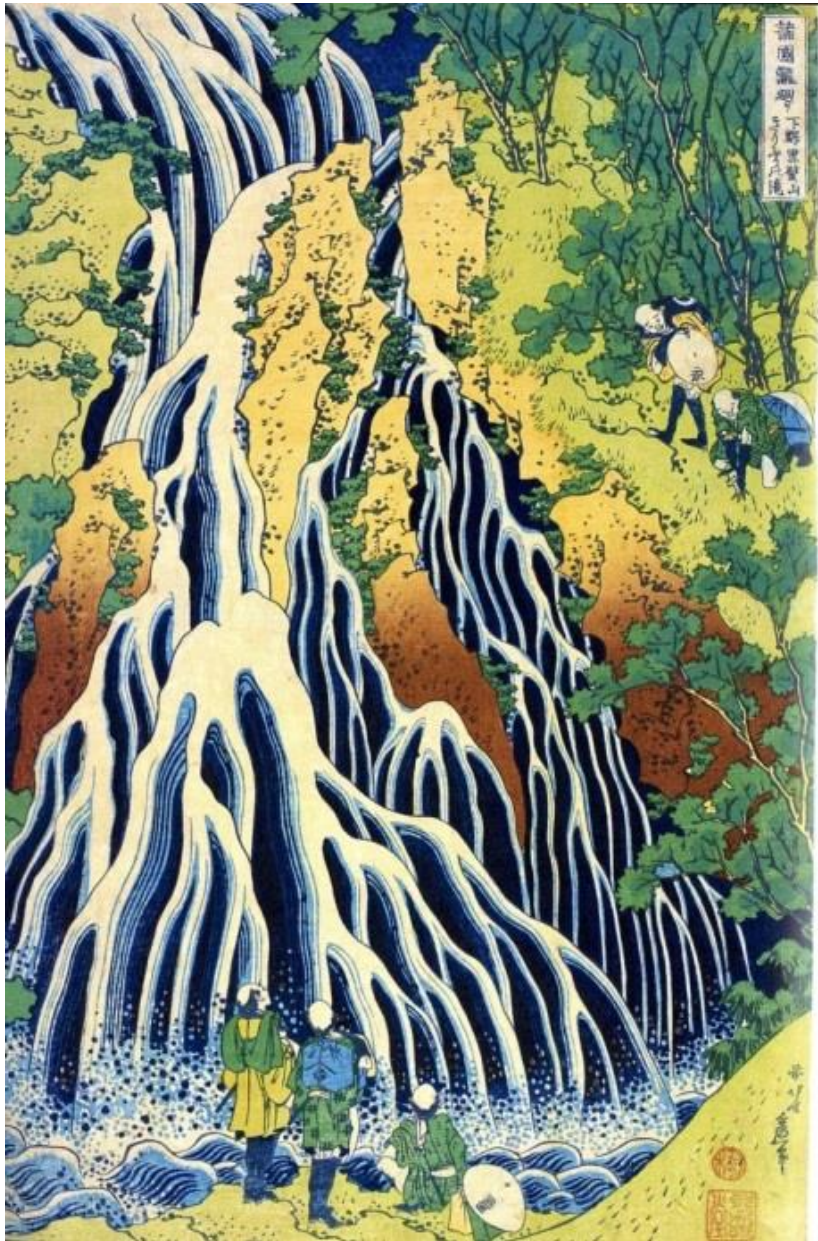

Music for Hokusai

Early in the process, I was asked to provide musical interpretations of many of Hokusai's works. Later, along with underscores and mood pieces, I tailored them to fit the film. Here are some of those original themes.

NOTES

Dragon in rain clouds / Tiger in the rain

The Dragon, writhing up into the heavens, generates a blue-black rain cloud and causes rain to fall on the tiger: heaven irrigating life on earth. All claws, scales and spines, it glares diagonally down to the left. On the left, a snarling tiger, jaws gaping, turns back from where it stands in pouring rain, paws firmly planted on the ground, to stare diagonally up to the right.

Dragon rising above Mount Fuji

Hokusai's last known painting (in his 90th year). Some say it depicts his soul rising to the heavens. Others argue it is Hokusai still reaching for the sky, but knowing he is going to die.

Sudden rain in the countryside

Under the wave off Kanagawa (The Great Wave)

Hibiscus and sparrow

Waterfalls: Kirifuri

Ono waterfall at Kisokaido

Pink Fuji

Red Fuji

Tiger in the rain